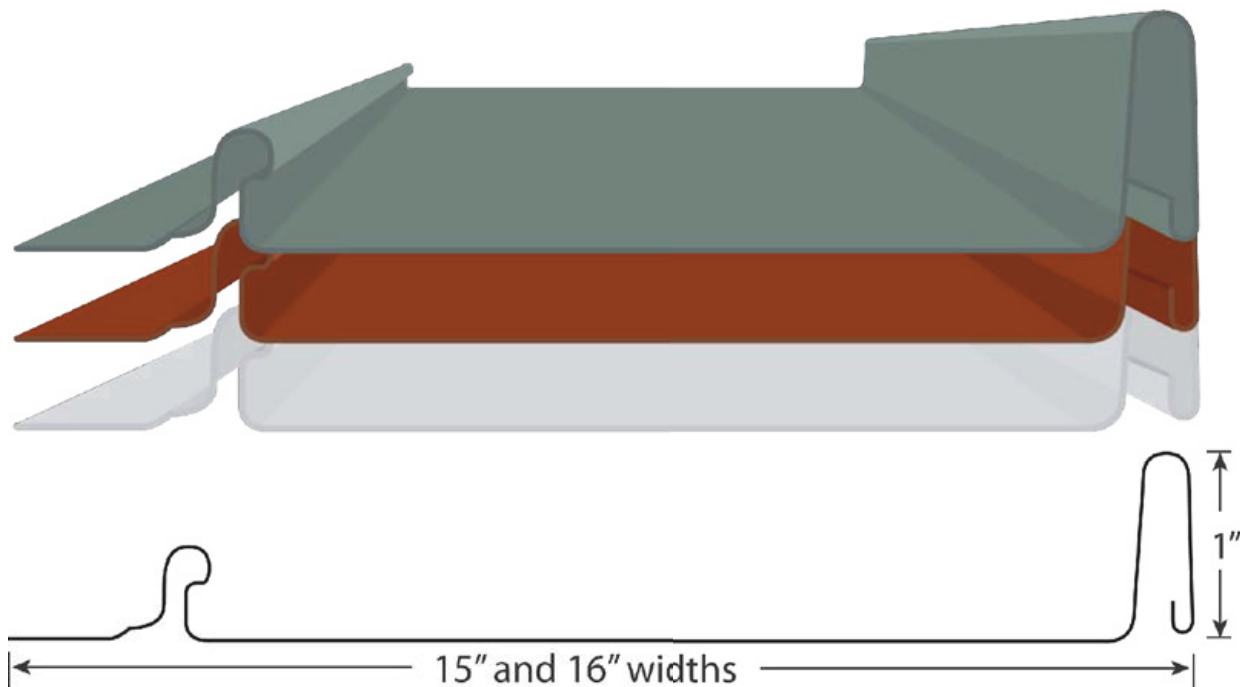

STANDING SEAM

Profiles Available: 1" & 1-1/2" Nailstrip, 1-1/2" Snaplock, 1" & 1-1/2" Mechanical Lock

Min Roof Slope: 2:12

Screw Spacing: 16" – Approved fastener min #10 x 1" pancake

24ga Colors: Regal White*, Bone White*, Stone White*, Almond*, Sandstone*, Surrey Beige*, Sierra Tan*, Slate Gray, Musket Gray, Medium Bronze, Mansard Brown, Dark Bronze, Old Town Gray*, Hemlock Green, Patina Green, Teal, Classic Green, Hartford Green, Charcoal Gray, Matte Black, Slate Blue, Regal Blue, Apothecary Blue, Burgundy, Colonial Red, Terra Cotta*, Banner Red*, Pewter, Bright Silver*, Bright Copper*

Finish Warranty: Valspar - Kynar Limited 30yr Warranty

2007 Florida Building Code Product approvals:

FL11671.1 – 1" Nailstrip over 15/32 plywood w/ Grace Ice & Water shield
Job Specific Engineering is available for alternate substrates and panel profiles as needed.

* = Energy Star approved for steep slope applications.